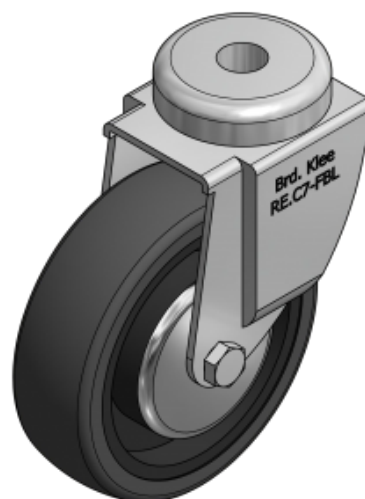

Data Sheet

Article number: 2314452251

Description: E+G rubber wheel 452251
RE.C7-050-FBL Turning plate without brake

Measures

b3	= 24
D	= 50
d1	= 35
d2	= 10
H	= 66
I3	= 20
N	= 350
Weight	= 160