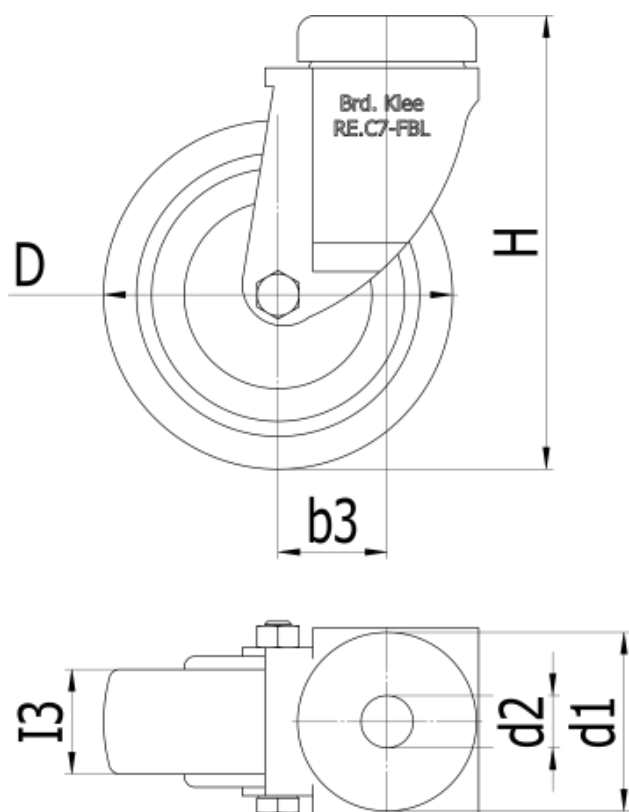

Data Sheet

Article number: 2314452251

Description: E+G rubber wheel 452251
RE.C7-050-FBL Turning plate without brake

Measures

b3	= 24
D	= 50
d1	= 35
d2	= 10
H	= 66
I3	= 20
N	= 350
Weight	= 160